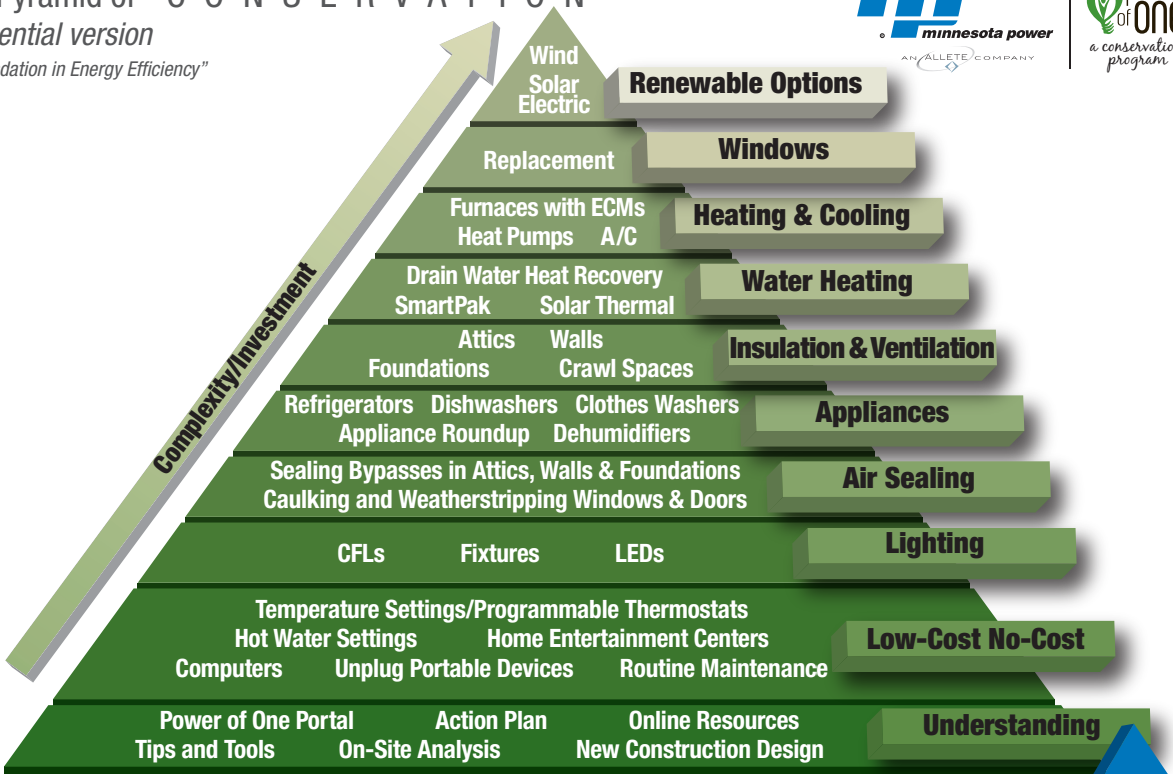

The Pyramid of CONSERVATION

residential version

"A Foundation in Energy Efficiency"

www.mnpower.com/powerofonehome

Copyright © 2008, 2011 Minnesota Power, an ALLETE Company, All Rights Reserved.

Conservation – where do I begin?

The choice to be more energy efficient may be clear, but the starting point can be more difficult to determine. The Pyramid of Conservation is designed to help you prioritize steps and develop an action plan that's right for you. By establishing a foundation in energy efficiency and gaining a better understanding about how you use energy, you can more effectively work your way up the pyramid.